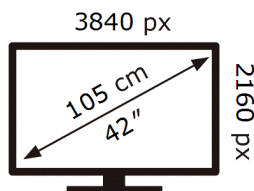

ENERG 

Samsung

QE42S93HAE

52 kWh/1000h

ABCDEF **G**

99 kWh/1000h

2019/2013