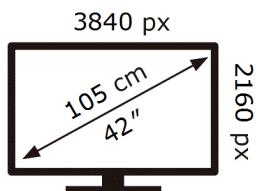

ENERGY

Samsung

QE42S94HAE

52 kWh/1000h

ABCDEF **G**

HDR

99 kWh/1000h

2019/2013