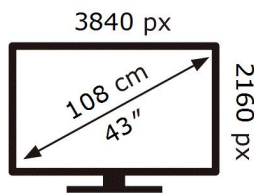

ENERG

SAMSUNG

QE43LS01BAU

74 kWh/1000h

ABCDEF **G**

117 kWh/1000h

2019/2013