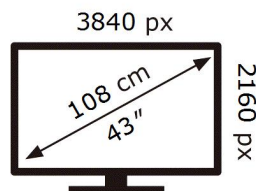

ENERG

SAMSUNG

QE43LS01BAU

74 kWh/1000h

ABCDEF **G**

HDR

117 kWh/1000h

2019/2013