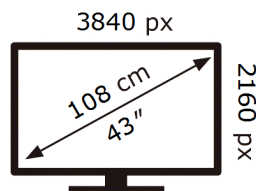

ENERG ⚡

Samsung

QE43LS01DAU

54 kWh/1000h

ABCDEF **G**

117 kWh/1000h

2019/2013