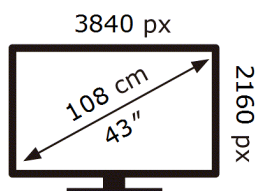

ENERG 

Samsung

QE43LS01DAU

54 kWh/1000h

ABCDEF **G**

117 kWh/1000h

2019/2013