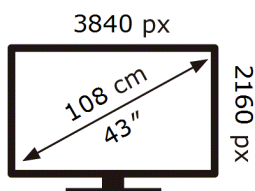

ENERG 

Samsung

QE43LS01DAU

54 kWh/1000h

ABCDEF **G**

117 kWh/1000h

2019/2013