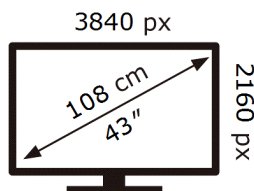

**ENERG** ⚡

Samsung

QE43LS01DBU

**54** kWh/1000h

ABCDEF **G**

**117** kWh/1000h

2019/2013