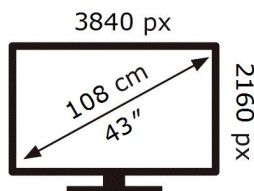

ENERG

SAMSUNG

QE43LS01TAU

67 kWh/1000h

ABCDEF **G**

95 kWh/1000h

2019/2013