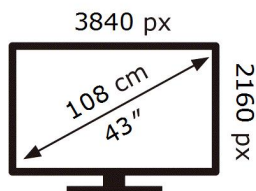

ENERG

SAMSUNG

QE43LS01TAU

67 kWh/1000h

ABCDEF **G**

95 kWh/1000h

2019/2013