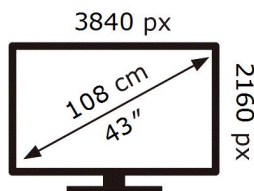

ENERG

SAMSUNG

QE43LS03BAU

74 kWh/1000h

ABCDEF **G**

127 kWh/1000h

2019/2013