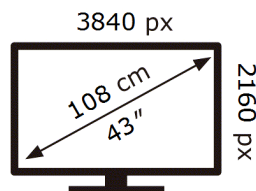

**ENERG**

**Samsung**

QE43LS03HEU

**51** kWh/1000h

ABCDEF **G**

**108** kWh/1000h

2019/2013