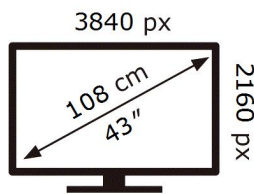

ENERG

SAMSUNG

QE43LS03TAU

98 kWh/1000h

ABCDEF **G**

112 kWh/1000h

2019/2013