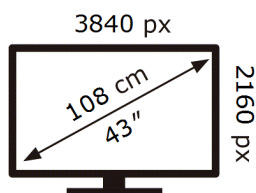

ENERG

SAMSUNG

QE43LS05BAU

65 kWh/1000h

ABCDEF **G**

HDR

99 kWh/1000h

2019/2013