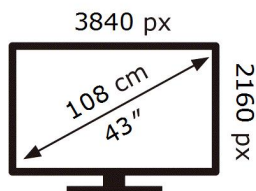

ENERG

SAMSUNG

QE43LS05BAU

65 kWh/1000h

ABCDEF **G**

HDR

99 kWh/1000h

2019/2013