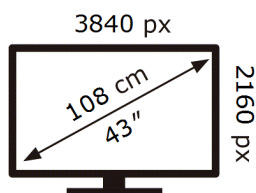

ENERG

SAMSUNG

QE43LS05BGU

54 kWh/1000h

ABCDEF **G**

100 kWh/1000h

2019/2013