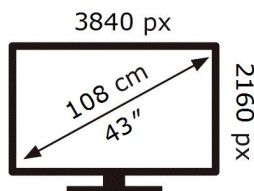

ENERG

SAMSUNG

QE43LS05BGU

54 kWh/1000h

ABCDEF **G**

100 kWh/1000h

2019/2013