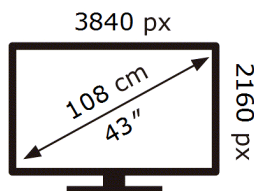

# ENERG

Samsung

QE43LS05BGU

**54** kWh/1000h

ABCDEF **G**

**100** kWh/1000h

2019/2013