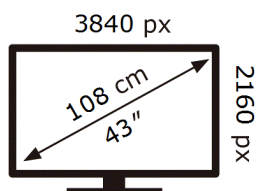

# ENERG

SAMSUNG

QE43LS05TCU

**67** kWh/1000h

ABCDEF **G**

**97** kWh/1000h

2019/2013