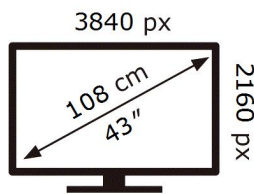

ENERG

SAMSUNG

QE43LS05TCU

67 kWh/1000h

ABCDEF **G**

97 kWh/1000h

2019/2013