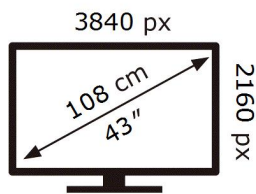

ENERG

SAMSUNG

QE43Q60AAU

66 kWh/1000h

ABCDEF **G**

HDR

96 kWh/1000h

2019/2013