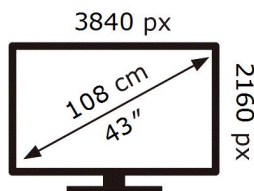

ENERG

SAMSUNG

QE43Q60BAU

65 kWh/1000h

ABCDEF **G**

101 kWh/1000h

2019/2013