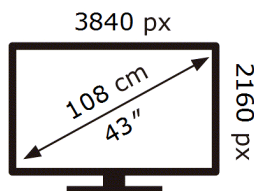

ENERG ⚡

Samsung

QE43Q64DAU

50 kWh/1000h

ABCDEF **G**

101 kWh/1000h

2019/2013