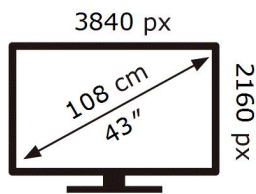

ENERG

SAMSUNG

QE43Q64TAU

83 kWh/1000h

ABCDEF **G**

HDR

91 kWh/1000h

2019/2013