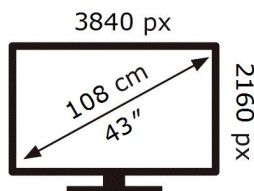

ENERG

SAMSUNG

QE43Q67AAU

66 kWh/1000h

ABCDEF **G**

HDR

96 kWh/1000h

2019/2013