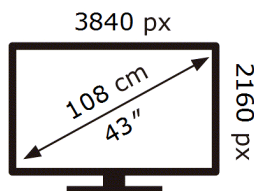

ENERG ⚡

Samsung

QE43Q67DAU

50 kWh/1000h

ABCDEF **G**

101 kWh/1000h

2019/2013