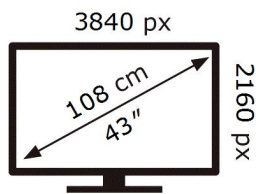

ENERG

SAMSUNG

QE43Q67TAU

83 kWh/1000h

ABCDEF **G**

91 kWh/1000h

2019/2013