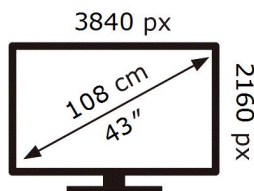

ENERG

SAMSUNG

QE43Q67TAU

83 kWh/1000h

ABCDEF **G**

91 kWh/1000h

2019/2013