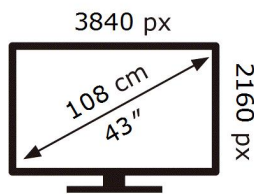

ENERG

SAMSUNG

QE43Q68AAU

66 kWh/1000h

ABCDEF **G**

HDR

96 kWh/1000h

2019/2013