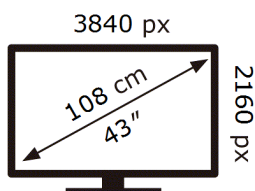

ENERG 

Samsung

QE43QN70HAU

45 kWh/1000h

ABCDEF **G**

105 kWh/1000h

2019/2013