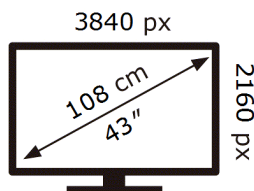

**ENERG**

**Samsung**

QE43QN72HAU

**45** kWh/1000h

ABCDEF **G**

**105** kWh/1000h

2019/2013