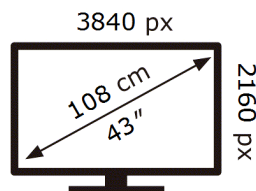

ENERG

Samsung

QE43QN74HAU

45 kWh/1000h

ABCDEF **G**

105 kWh/1000h

2019/2013