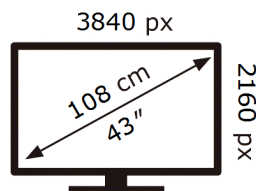

ENERG ⚡

Samsung

QE43QN90DAT

51 kWh/1000h

ABCDEF **G**

106 kWh/1000h

2019/2013