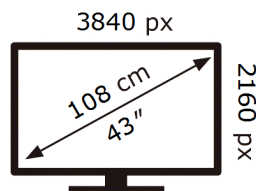

ENERG 

Samsung

QE43QN90DAT

51 kWh/1000h

ABCDEF **G**

106 kWh/1000h

2019/2013