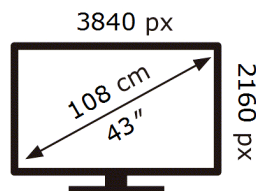

ENERG ⚡

Samsung

QE43QN92DAT

51 kWh/1000h

ABCDEF **G**

106 kWh/1000h

2019/2013