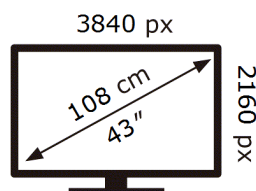

ENERG ⚡

Samsung

QE43QN94DAT

51 kWh/1000h

ABCDEF **G**

106 kWh/1000h

2019/2013