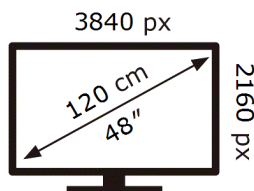

ENERG 

Samsung

QE48S82HAE

62 kWh/1000h

ABCDEF **G**

106 kWh/1000h

2019/2013