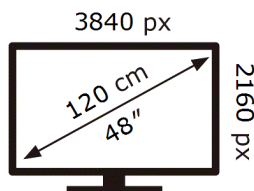

ENERG ⚡

Samsung

QE48S83HAE

62 kWh/1000h

ABCDEF **G**

106 kWh/1000h

2019/2013