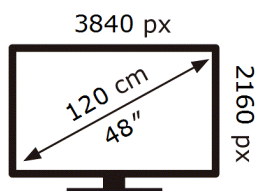

ENERG

Samsung

QE48S85HAE

62 kWh/1000h

ABCDEF **G**

106 kWh/1000h

2019/2013