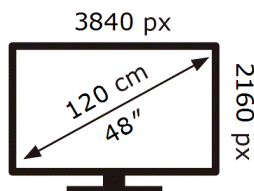

ENERG ⚡

Samsung

QE48S90DAE

66 kWh/1000h

ABCDEF **G**

103 kWh/1000h

2019/2013