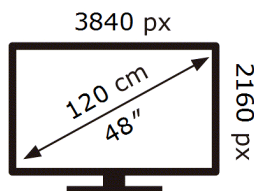

**ENERG** 

Samsung

QE48S90DAE

**66** kWh/1000h

ABCDEF **G**

**103** kWh/1000h

2019/2013