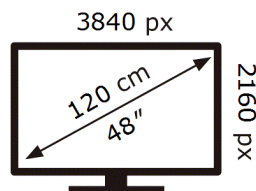

ENERG ⚡

Samsung

QE48S90DAE

66 kWh/1000h

ABCDEF **G**

103 kWh/1000h

2019/2013