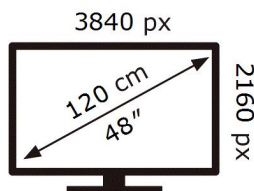

**ENERG** 

**SAMSUNG**

QE48S90DAE

**66** kWh/1000h

ABCDEF **G**

**103** kWh/1000h

2019/2013