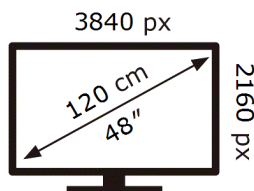

ENERG ⚡

Samsung

QE48S90HAE

62 kWh/1000h

ABCDEF **G**

132 kWh/1000h

2019/2013