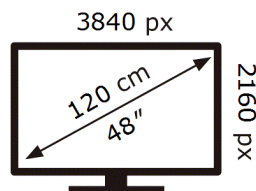

**ENERG** ⚡

Samsung

QE48S92DAE

**66** kWh/1000h

ABCDEF **G**

**103** kWh/1000h

2019/2013