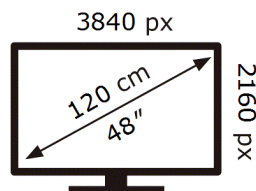

ENERG ⚡

Samsung

QE48S93DAE

66 kWh/1000h

ABCDEF **G**

103 kWh/1000h

2019/2013