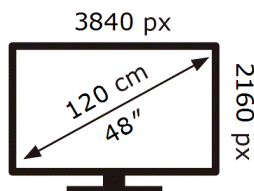

ENERG

Samsung

QE48S94DAE

66 kWh/1000h

ABCDEF **G**

103 kWh/1000h

2019/2013