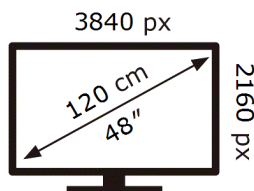

ENERG 

Samsung

QE48S95HHE

61 kWh/1000h

ABCDEF **G**

104 kWh/1000h

2019/2013