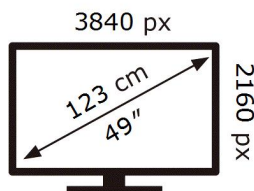

ENERG 

SAMSUNG

QE49LS01TAU

101 kWh/1000h

ABCDEF **G**

111 kWh/1000h

2019/2013