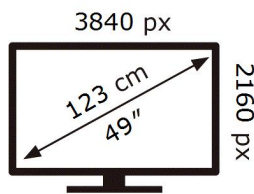

ENERG

SAMSUNG

QE49Q80TAT

148 kWh/1000h

ABCDEF **G**

180 kWh/1000h

2019/2013